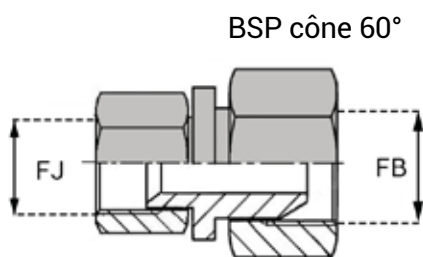

# ADAPTATEUR JIC X BSP

ADAPTATEUR DROIT FEMELLE TOURNANT JIC  
X FEMELLE TOURNANT BSP

## DONNÉES TECHNIQUES

| Référence  | Désignation        | Ø FJ    |       | Ø FB |       |
|------------|--------------------|---------|-------|------|-------|
|            |                    | inch    | mm    | inch | mm    |
| JFFBSP0404 | FJ7/16 / FBSP1/4   | 7/16'   | 9,71  | 1/4' | 11,44 |
| JFFBSP0406 | FJ7/16 / FBSP3/8   | 7/16'   | 9,71  | 3/8' | 14,95 |
| JFFBSP0504 | FJ1/2 / FBSP1/4    | 1/2'    | 11,12 | 1/4' | 11,44 |
| JFFBSP0604 | FJ9/16 / FBSP1/4   | 9/16'   | 12,76 | 1/4' | 11,44 |
| JFFBSP0606 | FJ9/16 / FBSP3/8   | 9/16'   | 12,76 | 3/8' | 14,95 |
| JFFBSP0608 | FJ9/16 / FBSP1/2   | 9/16'   | 12,76 | 1/2' | 18,63 |
| JFFBSP0806 | FJ3/4 / FBSP3/8    | 3/4'    | 17,33 | 3/8' | 14,95 |
| JFFBSP0808 | FJ3/4 / FBSP1/2    | 3/4'    | 17,33 | 1/2' | 18,63 |
| JFFBSP0812 | FJ3/4 / FBSP3/4    | 3/4'    | 17,33 | 3/4' | 24,12 |
| JFFBSP1006 | FJ7/8 / FBSP3/8    | 7/8'    | 20,26 | 1/2' | 18,63 |
| JFFBSP1008 | FJ7/8 / FBSP1/2    | 7/8'    | 20,26 | 1"   | 30,29 |
| JFFBSP1010 | FJ7/8 / FBSP5/8    | 7/8'    | 20,26 | 5/8' | 21,72 |
| JFFBSP1208 | FJ1*1/16 / FBSP1/2 | 1*1/16' | 24,69 | 1/2' | 18,63 |
| JFFBSP1212 | FJ1*1/16 / FBSP3/4 | 1*1/16' | 24,69 | 3/4' | 24,12 |
| JFFBSP1616 | FJ1*5/16 / FBSP1"  | 1*5/16' | 31,04 | 1"   | 30,29 |