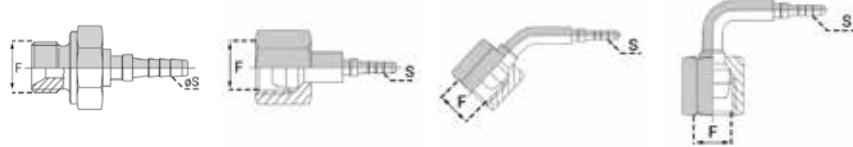

CONTRÔLE TEST

EMBOUT À SERTIR BSP 60°

DONNÉES TECHNIQUES

S (mm)	Filetage F (inch)	Mâle	Femelle		
			Embout droit	Embout 45°	Embout 90°
2	1/8'	PSMBSP0202	PSFBSP00202	PSFBSP40202	PSFBSP90202
2	1/4'	PSMBSP0204	PSFBSP00204	PSFBSP40204	PSFBSP90204
2	3/8'		PSFBSP00206		
3	1/8'	PSMBSP0302	PSFBSP00302	PSFBSP40302	PSFBSP90302
3	1/4'	PSMBSP0304	PSFBSP00304	PSFBSP40304	PSFBSP90304
4	3/8'	PSMBSP0402	PSFBSP00402	PSFBSP40402	PSFBSP90402
4	1/4'	PSMBSP0404	PSFBSP00404	PSFBSP40404	PSFBSP90404