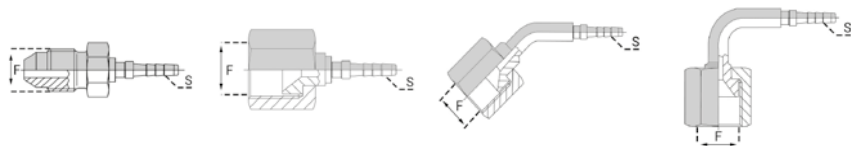

CONTRÔLE TEST

EMBOUT À SERTIR JIC 74°

DONNÉES TECHNIQUES

S (mm)	Filetage F (inch)	Mâle	Femelle		
			Embout droit	Embout 45°	Embout 90°
2	3/8'	PSMJ100203	PSFJ100203	PSFJ140203	PSFJ190203
2	7/16'	PSMJ100204	PSFJ100204	PSFJ140204	PSFJ190204
2	1/2'	PSMJ100205	PSFJ100205	PSFJ140205	PSFJ190205
2	9/16'	PSMJ100303	PSFJ100206		
3	3/8'	PSMJ100304	PSFJ100303	PSFJ140303	PSFJ190303
3	7/16'	PSMJ100305	PSFJ100304	PSFJ140304	PSFJ190304
3	1/2'		PSFJ100305	PSFJ140305	PSFJ190305
3	9/16'	PSMJ100306	PSFJ100306		
4	3/8'	PSMJ100403	PSFJ100403	PSFJ140403	PSFJ190403
4	7/16'	PSMJ100404	PSFJ100404	PSFJ140404	PSFJ190404
4	1/2'	PSMJ100405	PSFJ100405	PSFJ140405	PSFJ190405
4	9/16'	PSMJ100406	PSFJ100406		