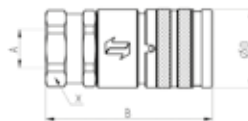

COUPLEURS FASTER

COUPLEURS FACE PLANE SÉRIE FFH

COUPLEUR FEMELLE FG ANTI-POLLUTION

DONNÉES TECHNIQUES

Ces coupleurs sont interchangeables. En acier.

Référence	Désignation	Taille		A	B (mm)	D (mm)	X (mm)
		mm	inch				
CF-CAPF.FFH0414GF	CAPF 1/4 / DN06 - ISO 16028 - FASTER - 350B-12L/MN	6,3	1/4"	1/4" BSP FEMALE	59	27	24
CF-CAPF.FFH0638GF	CAPF 3/8 / DN10 - ISO 16028 - FASTER - 350B-25L/MN	10	3/8"	3/8" BSP FEMALE	75	30	27
CF-CAPF.FFH0612GF	CAPF 1/2 / DN10 - ISO 16028 - FASTER - 350B-25L/MN	10	3/8"	1/2" BSP FEMALE	79	30	27
CF-CAPF.FFH0812GF	CAPF 1/2 / DN12 - ISO 16028 - FASTER - 350B-50L/MN	12,5	1/2"	1/2" BSP FEMALE	81	38	34
CF-CAPF.FFH0834GF	CAPF 3/4 / DN12 - ISO 16028 - FASTER - 350B-50L/MN	12,5	1/2"	3/4" BSP FEMALE	85	38	34
CF-CAPF.FFH1234GF	CAPF 3/4 / DN20 - ISO 16028 - FASTER - 350B-160L/MN	19	3/4"	3/4" BSP FEMALE	100	48	42
CF-CAPF.FFH121GASF	CAPF 1" / DN20 - ISO 16028 - FASTER - 350B-160L/MN	19	3/4"	1" BSP FEMALE	104	48	42
CF-CAPF.FFH161GASF	CAPF 1" / DN25 - ISO 16028 - FASTER - 350B-230L/MN	25	1"	1" BSP FEMALE	100	55	50