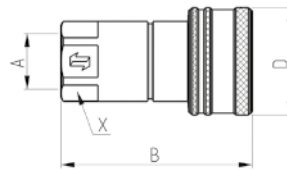

#### DONNÉES TECHNIQUES

En acier .

Référence	Désignation	mm	inch	A	B (mm)	D (mm)	X (mm)
CF-CFC.ANV14GASF	CFC 1/4 - ISO A - FASTER - 400B-9L/MN	6,3	1/4"	1/4" BSP FEMALE	48	25	19
CF-CFC.ANV38GASF	CFC 3/8 - ISO A - FASTER - 300B-40L/MN	10	3/8"	3/8" BSP FEMALE	57	32	24
CF-CFC.NV12GASF	CFC 1/2 - SERIE STANDARD - FASTER - 300B-75L/MN	12,5	1/2"	1/2" BSP FEMALE	66	38	27
CF-CFC.ANV34GASF	CFC 3/4 - ISO A - FASTER - 250B-180L/MN	20	3/4"	3/4" BSP FEMALE	83	48	34
CF-CFC.ANV1GASF	CFC 1" - ISO A - FASTER - 230B-270L/MN	25	1"	1" BSP FEMALE	100	56	41
CF-CFC.ANV114GASF	CFC 1"1/4 - ISO A - FASTER - 220B-330L/MN	31,5	1-1/4"	1-1/4" BSP FEMALE	115	70	50
CF-CFC.ANV112GASF	CFC 1"1/2 - ISO A - FASTER - 200B-450L/MN	40	1-1/2"	1-1/2" BSP FEMALE	133	84	60
CF-CFC.ANV2GASF	CFC 2" - ISO A - FASTER - 150B-900L/MN	50	2"	2" BSP FEMALE	161	100	75