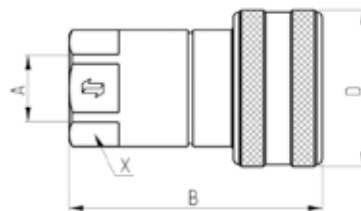

#### DONNÉES TECHNIQUES

En acier .

Référence	Désignation	mm	inch	A	B (mm)	D (mm)	X (mm)
CF-CFC.HNV18GASF	CFC 1/8 - ISO B - FASTER - 400B-7L/MN	3	1/8"	1/8" BSP FEMALE	50	23	18
CF-CFC.HNV14GASF	CFC 1/4 - ISO B - FASTER - 350B-16L/MN	6,3	1/4"	1/4" BSP FEMALE	56	28	19
CF-CFC.HNV38GASF	CFC 3/8 - ISO B - FASTER - 320B-60L/MN	10	3/8"	3/8" BSP FEMALE	64	35	24
CF-CFC.HNV12GASF	CFC 1/2 - ISO B - FASTER - 300B-75L/MN	12,5	1/2"	1/2" BSP FEMALE	72	44	30
CF-CFC.HNV34GASF	CFC 3/4 - ISO B - FASTER - 250B-190L/MN	20	3/4"	3/4" BSP FEMALE	89	52	36
CF-CFC.HNV1GASF	CFC 1" - ISO B - FASTER - 230B-270L/MN	25	1"	1" BSP FEMALE	106	62	41