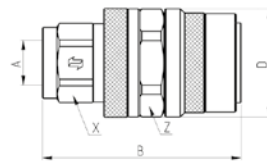

COUPLEURS FASTER

COUPLEURS FACE PLANE - SÉRIE 3FFV

COUPLEUR FEMELLE FG

DONNÉES TECHNIQUES

En acier.

Référence	Désignation	Taille		A	B (mm)	D (mm)	X (mm)	Z (mm)
		mm	inch					
CF-CFV.3FFV38GASF	CFVAP 3/8 / DN10 - FASTER - 300 BAR - 45L/MN	10	3/8"	3/8" BSP FEMALE	72.8	40	27	36
CF-CFV.3FFV3812GF	CFVAP 1/2 / DN10 - FASTER - 300 BAR - 45L/MN	10	3/8"	1/2" BSP FEMALE	82.8	45	30	41
CF-CFV.3FFV12GASF	CFVAP 1/2 / DN12,5 - FASTER - 300 BAR - 72L/MN	12,5	1/2"	1/2" BSP FEMALE	85.8	45	30	41
CF-CFV.3FFV34GASF	CFVAP 3/4 / DN20 - FASTER - 300 BAR - 150L/MN	20	3/4"	3/4" BSP FEMALE	101.4	54	42	50
CF-CFV.3FFV341GASF	CFVAP 1" / DN20 - FASTER - 300 BAR - 150L/MN	20	3/4"	1" BSP FEMALE	101.4	54	42	50
CF-CFV.3FFV1GASF	CFVAP 1" / DN25 - FASTER - 400 BAR - 200L/MN	25	1"	1" BSP FEMALE	104.8	70	46	65
CF-CFV.3FFV1114GASF	CFVAP 1"1/4 / DN25 - FASTER - 400 BAR - 200L/MN	25	1"	1"1/4" BSP FEMALE	107.3	70	55	65
CF-CFV.3FFV112GASF	CFVAP 1"1/2 / DN37,5 - FASTER - 400 BAR - 320L/MN	38	1"1/2"	1"1/2" BSP FEMALE	124.5	90	65	85