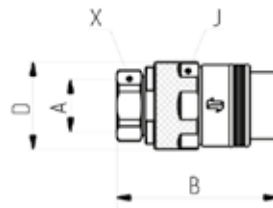

COUPLEURS FASTER

COUPLEURS À VISSER SÉRIE FHV

COUPLEUR FEMELLE FG

DONNÉES TECHNIQUES

En acier.

Référence	Désignation	Taille		A	B (mm)	D (mm)	X (mm)	J (mm)
		mm	inch					
CF-CFV.FHV0638GASF	CFVAP THP FG 3/8 / DN20 FASTER - 460B-32L/MN	10	3/8"	3/8" FEMALE BSP	102	48	34	45
CF-CFV.FHV0812GASF	CFVAP THP FG 3/4 / DN20 FASTER - 460B-70L/MN	12,5	1/2"	1/2" FEMALE BSP	110	55	41	52
CF-CFV.FHV1234GASF	CFVAP THP FG 3/4 / DN20 FASTER - 460B-120L/MN	20	3/4"	3/4" FEMALE BSP	129,5	64	46	60
CF-CFV.FHV161GASF	CFVAP THP FG 1" / DN25 FASTER - 460B-200L/MN	25	1"	1" FEMALE BSP	138	74	55	70
CF-CFV.FHV16114GF	CFVAP THP FG 1 1/4 / DN25 FASTER - 460B-200L/MN	25	1"	1-1/4" FEMALE BSP	138	74	55	70
CF-CFV.FHV24112GF	CFVAP THP FG 1 1/2 / DN25 FASTER - 460B-200L/MN	40	1-1/2"	1-1/2" FEMALE BSP	171	100	65	95