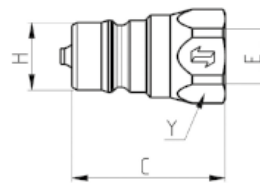

#### DONNÉES TECHNIQUES

En acier .

Référence	Désignation	mm	inch	E	C (mm)	H (mm)	Y (mm)
CF-CMC.ANV14GASM	CMC 1/4 - ISO A - FASTER - 400B-9L/MN	6,3	1/4"	1/4" BSP FEMALE	39	11,8	19
CF-CMC.ANV38GASM	CMC 3/8 - ISO A - FASTER - 300B-40L/MN	10	3/8"	3/8" BSP FEMALE	39	17,2	22
CF-CMC.NV12GASM	CMC 1/2 - SERIE STANDARD - FASTER - 300B-75L/MN	12,5	1/2"	1/2" BSP FEMALE	44	20,5	27
CF-CMC.ANV34GASM	CMC 3/4 - ISO A - FASTER - 250B-180L/MN	20	3/4"	3/4" BSP FEMALE	55	29	34
CF-CMC.ANV1GASM	CMC 1" - ISO A - FASTER - 230B-270L/MN	25	1"	1" BSP FEMALE	66	34,3	41
CF-CMC.ANV112GASM	CMC 1"1/2 - ISO A - FASTER - 200B-450L/MN	40	1-1/2"	1-1/2" BSP FEMALE	83	55	60
CF-CMC.ANV114GASM	CMC 1"1/4 - ISO A - FASTER - 220B-330L/MN	31,5	1-1/4"	1-1/4" BSP FEMALE	73	44,9	50
CF-CMC.ANV2GASM	CMC 2" - ISO A - FASTER - 150B-900L/MN	50	2"	2" BSP FEMALE	100	65	75