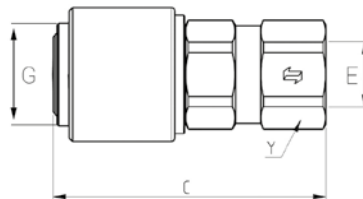

COUPLEURS FASTER

COUPLEURS FACE PLANE SÉRIE 3FFV

COUPLEUR MÂLE FG

DONNÉES TECHNIQUES

En acier.

Référence	Désignation	Taille		E	C (mm)	Y (mm)	G (mm)
		mm	inch				
CF-CMV.3FFV38GASM	CMVAP 3/8 / DN10 - FASTER - 300 BAR - 45L/MN	10	3/8"	3/8" BSP FEMALE	77.3	27	24
CF-CMV.3FFV3812GM	CMVAP 1/2 / DN10 - FASTER - 300 BAR - 45L/MN	10	3/8"	1/2" BSP FEMALE	87.5	32	27
CF-CMV.3FFV12GASM	CMVAP 1/2 / DN12,5 - FASTER - 300 BAR - 72L/MN	12,5	1/2"	1/2" BSP FEMALE	92.5	34	27
CF-CMV.3FFV34GASM	CMVAP 3/4 / DN20 - FASTER - 300 BAR - 150L/MN	20	3/4"	3/4" BSP FEMALE	106.5	41	35
CF-CMV.3FFV341GASM	CMVAP 1" / DN20 - FASTER - 300 BAR - 150L/MN	20	3/4"	1" BSP FEMALE	106.5	41	35
CF-CMV.3FFV1GASM	CMVAP 1" / DN25 - FASTER - 400 BAR - 200L/MN	25	1"	1" BSP FEMALE	121.0	50	46
CF-CMV.3FFV1114GASM	CMVAP 1"1/4 / DN25 - FASTER - 400 BAR - 200L/MN	25	1"	1"1/4' BSP FEMALE	123.5	55	46
CF-CMV.3FFV112GASM	CMVAP 1"1/2 / DN37,5 - FASTER - 400 BAR - 320L/MN	38	1"1/2"	1"1/2' BSP FEMALE	150.6	70	63