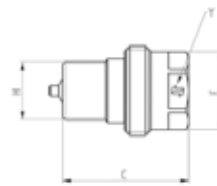

COUPLEURS FASTER

COUPLEURS À VISSER SÉRIE VV

COUPLEUR MÂLE FG - MERLO

DONNÉES TECHNIQUES

Référence	Désignation	Taille (mm)	Taille (inch)	E	C (mm)	H (mm)	Y (mm)
CF-CMV.VV14GASM	CMV-PF VV FG 1/4 / DN6.3 FASTER - HP800B - 8L/MN	6,3	1/4"	1/4" BSP FEMALE	33	14.1	19
CF-CMV.VV38GASM	CMV-PF VV FG 3/8 / DN10 FASTER - HP760B - 18L/MN	10	3/8"	3/8" BSP FEMALE	41	18.9	24
CF-CMV.VV12GASM	CMV-PF VV FG 1/2 / DN12.5 FASTER - HP730B - 30L/MN	12,5	1/2"	1/2" BSP FEMALE	49	20.5	27
CF-CMV.VV34GASM	CMV-PF VV 3/4 / DN20 FASTER - HP700B - 45L/MN	20	3/4"	3/4" BSP FEMALE	62	27.9	34
CF-CMV.VV1GASM	CMV-PF VV FG 1" / DN25 FASTER - HP530B - 90L/MN	25	1"	1" BSP FEMALE	70	31.3	41