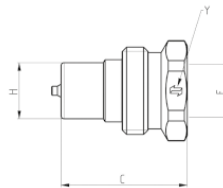

COUPLEURS FASTER

COUPLEURS À VISSER SÉRIE VVS

COUPLEUR MÂLE FG

DONNÉES TECHNIQUES

En acier . Autre matière : INOX

| Référence | Désignation | Taille | | E | C (mm) | H (mm) | Y (mm) |
|-------------------|--------------------------------------------------------|--------|--------|-------------------|--------|--------|--------|
| | | mm | inch | | | | |
| CF-CMV.VVS14GASM | CMV-PG VVS FG 1/4 / DN6.3 FASTER - HP800B - 8L/MN | 6,3 | 1/4" | 1/4" BSP FEMALE | 43 | 14.1 | 25 |
| CF-CMV.VVS38GASM | CMV-PG VVS FG 3/8 / DN10 FASTER - HP760B - 18L/MN | 10 | 3/8" | 3/8" BSP FEMALE | 48 | 18.9 | 32 |
| CF-CMV.VVS12GASM | CMV-PG VVS FG 1/2 / DN12.5 FASTER - HP730B - 30L/MN | 12,5 | 1/2" | 1/2" BSP FEMALE | 53 | 20.5 | 34 |
| CF-CMV.VVS34GASM | CMV-PG VVS FG 3/4 / DN20 FASTER - HP700B - 45L/MN | 20 | 3/4" | 3/4" BSP FEMALE | 63 | 27.9 | 45 |
| CF-CMV.VVS1GASM | CMV-PG VVS FG 1" / DN25 FASTER - HP530B - 90L/MN | 25 | 1" | 1" BSP FEMALE | 72 | 31.3 | 50 |
| CF-CMV.VVS114GASM | CMV-PG VVS FG 1"1/4 / DN31.5 FASTER - HP600B - 140L/MN | 32 | 1 1/4" | 1 1/4" BSP FEMALE | 86 | 43.9 | 65 |
| CF-CMV.VVS112GASM | CMV-PG VVS FG 1"1/2 / DN40 FASTER - HP400B-300L/MN | 40 | 1 1/2" | 1 1/2" BSP FEMALE | 95 | 53.4 | 80 |
| CF-CMV.VVS2GASM | CMV-PG VVS FG 2" / DN50 FASTER - HP350B - 1000L/MN | 50 | 2" | 2" BSP FEMALE | 118 | 81.9 | 110 |

PRODUITS SIMILAIRES

Dans cette famille existe également les coupleurs à visser série VV, CVV, PVVM, FHV et CVC.

www.isoflex.fr

Tel : +33(0)2 41 39 98 98 - contact@isoflex.fr

ANGERS (49) - LOUDEAC (22) - NANTES (44) - CAEN (14) - AVIGNON (84) - ORLÉANS (45)