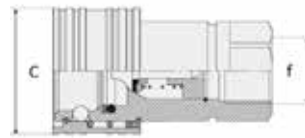

The logo for ISO FLEX, featuring the brand name in a bold, italicized, sans-serif font. The 'ISO' is in white and 'FLEX' is in green. To the right of the text is a small graphic of a green and silver ISO B fitting.

COUPLEURS STANDARDS

COUPLEURS FEMELLE - FG

DONNÉES TECHNIQUES

Référence	Désignation	ø f		ø C	Pression maxi	Débit maxi
		mm	pouce	mm	bar	L/mn
CFCIB00002	CFC 1/8 - ISO B	8,56	1/8"	22		
CFCIB00004	CFC 1/4 - ISO B	11,44	1/4"	27	500	9
CFCIB00006	CFC 3/8 - ISO B	14,95	3/8"	37	250	24
CFCIB00008	CFC 1/2 - ISO B	18,63	1/2"	42	250	46
CFCIB00012	CFC 3/4 - ISO B	24,12	3/4"	52	250	90
CFCIB00016	CFC 1" - ISO B	30,29	1"	60	250	220
CFCIB00020	CFC 1"1/4 - ISO B	38,95	1 1/4"	75	250	260
CFCIB00024	CFC 1"1/2 - ISO B	44,84	1 1/2"	75	200	757
CFCIB00032	CFC 2" - ISO B	56,65	2"	105	100	1000