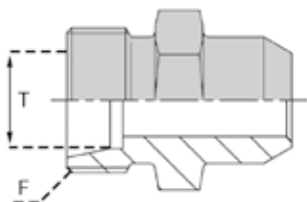

#### DONNÉES TECHNIQUES

Référence	Désignation	Ø Tube T (mm)
FUMSS00006	UNION MALE SIMPLE A SOUDER 06S NE	6
FUMSS00008	UNION MALE SIMPLE A SOUDER 08S NE	8
FUMSS00010	UNION MALE SIMPLE A SOUDER 10S NE	10
FUMSS00012	UNION MALE SIMPLE A SOUDER 12S NE	12
FUMSS00014	UNION MALE SIMPLE A SOUDER 14S NE	14
FUMSS00016	UNION MALE SIMPLE A SOUDER 16S NE	16
FUMSS00020	UNION MALE SIMPLE A SOUDER 20S NE	20
FUMSS00025	UNION MALE SIMPLE A SOUDER 25S NE	25
FUMSS00030	UNION MALE SIMPLE A SOUDER 30S NE	30
FUMSS00038	UNION MALE SIMPLE A SOUDER 38S NE	38